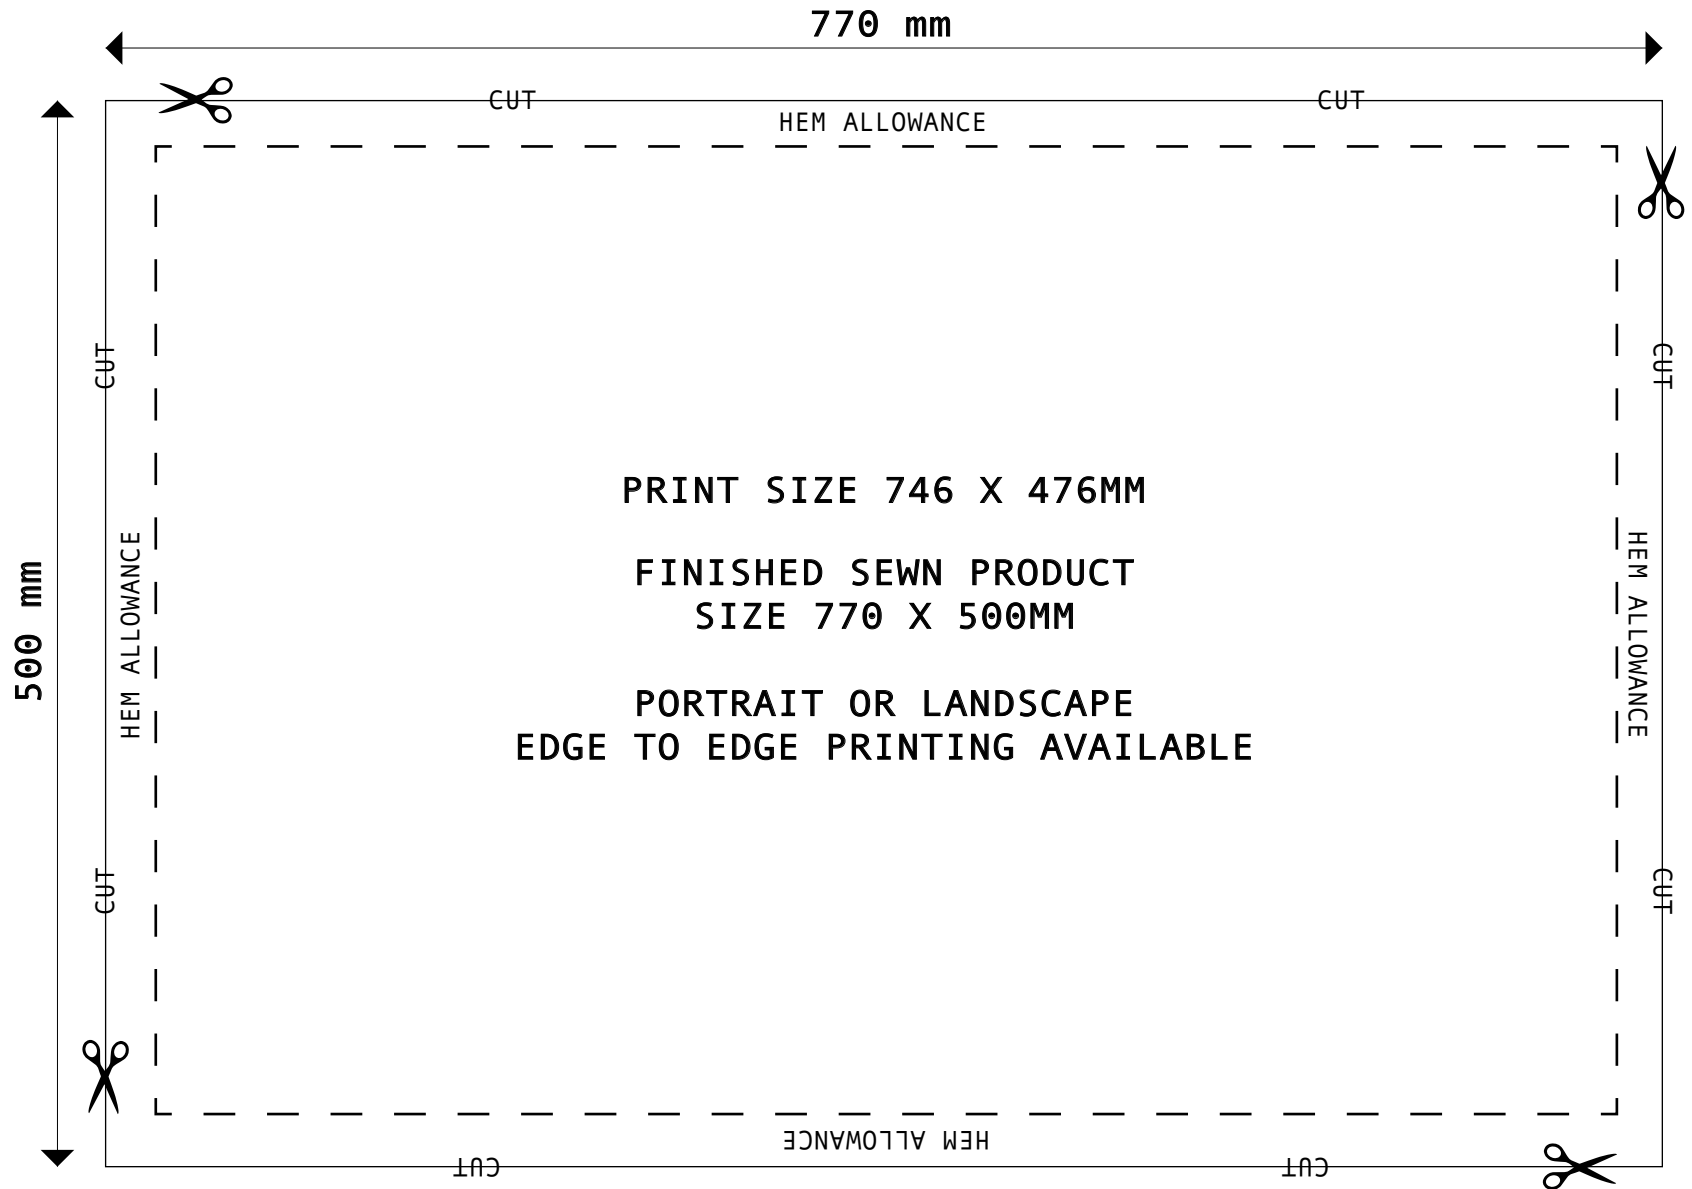

TEA TOWEL SPECIFICATIONS

STANDARD TEA TOWEL SPEC

PREMIUM TEA TOWEL SPEC

TEA TOWEL EXTRAS

HANGING LOOP

HEADER CARD

SWING TAB

OWN SEWN LABEL

INDIVIDUALLY FOLDED
& BAGGED

CORNER TAB/DIAGONLA
HANGING