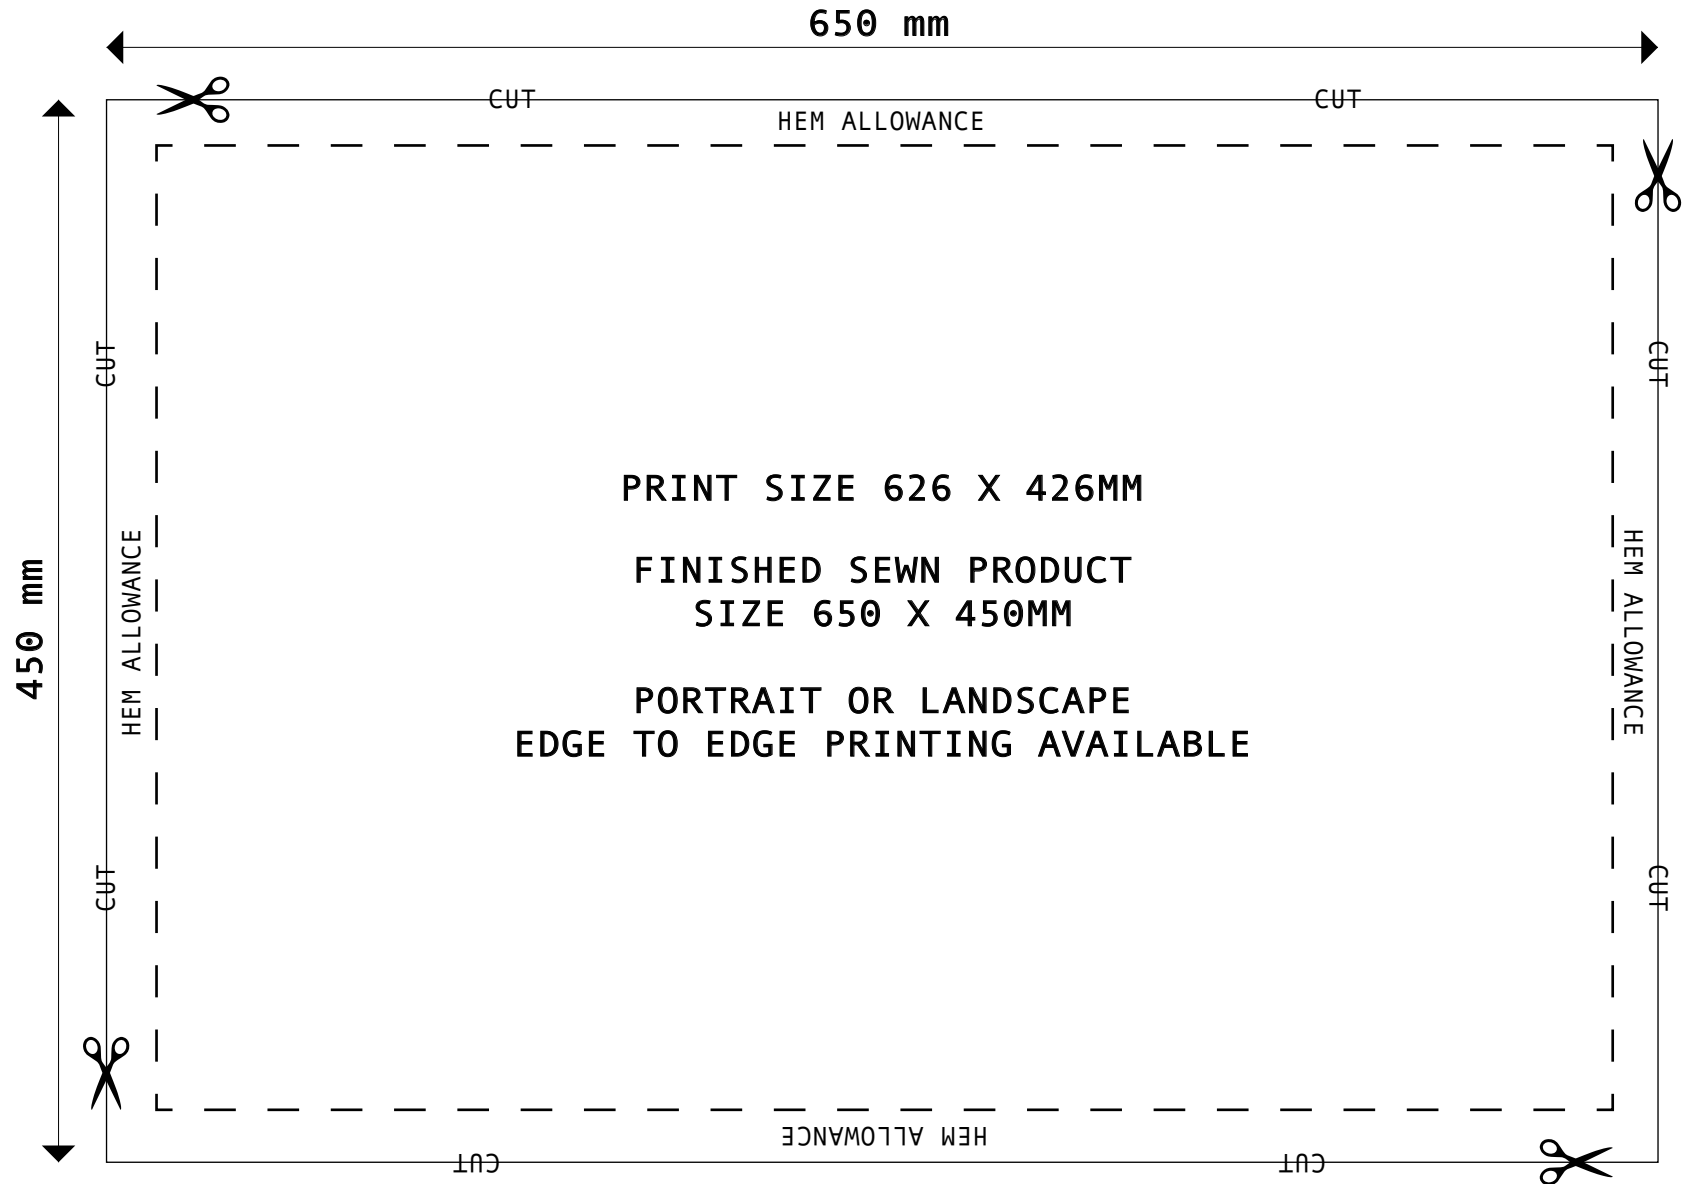

TEA TOWEL SPECIFICATIONS

STANDARD TEA TOWEL SPEC

PREMIUM TEA TOWEL SPEC

TEA TOWEL EXTRAS

HANGING LOOP

HEADER CARD

SWING TAB

OWN SEWN LABEL

INDIVIDUALLY FOLDED
& BAGGED

CORNER TAB/DIAGONLA
HANGING